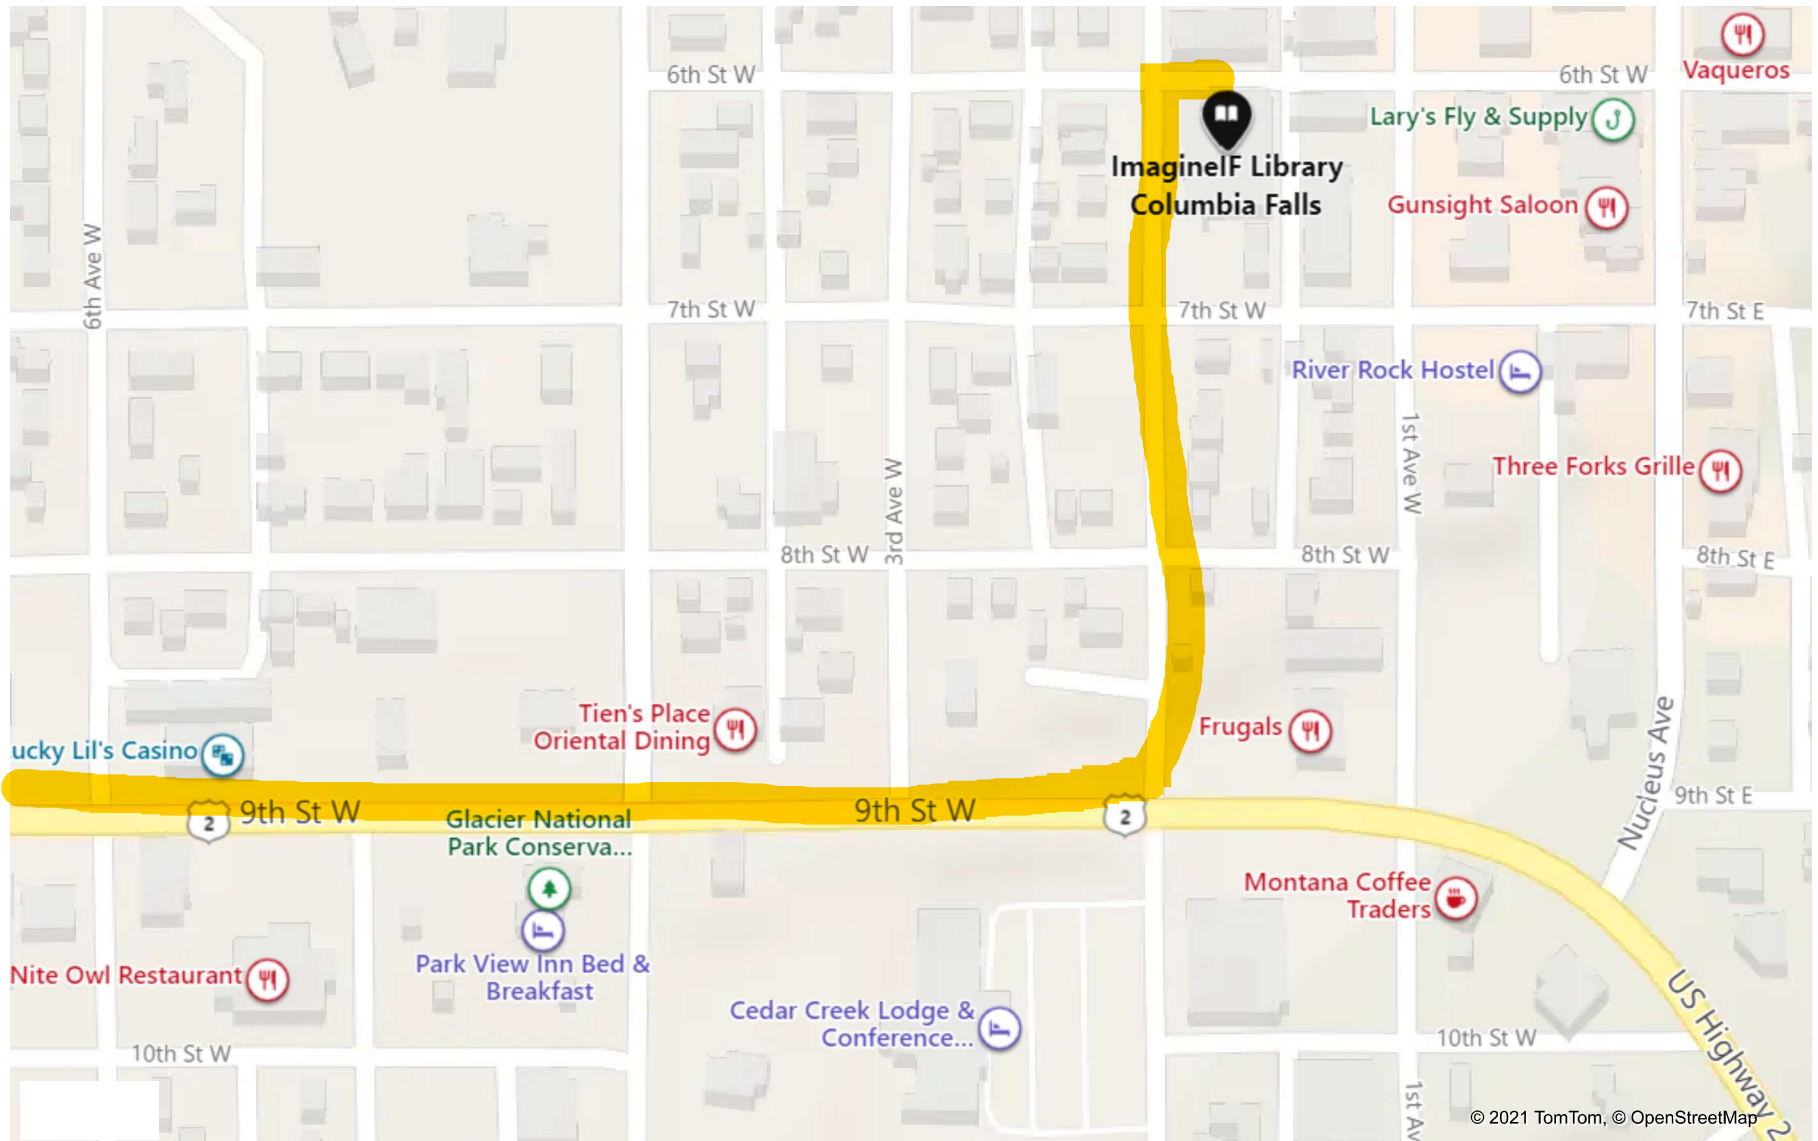

ImagineIF Library Columbia Falls

Address: 130 6th St W Ste C, Columbia Falls, MT 59912

Phone: (406) 892-5919

Website: <http://imagineiflibraries.org/>

Hours

Monday - Thursday 10:00 AM - 6:00 PM

Friday 11:00 AM - 6:00 PM

Saturday 10:00 AM - 3:00 PM

Take US Hwy 2 E into Columbia Falls. Turn left onto 2nd Ave West . Travel 3 blocks to see ImagineIF Library CF and City Hall (same building) on the corner of 6th Street W and 2 Ave West.